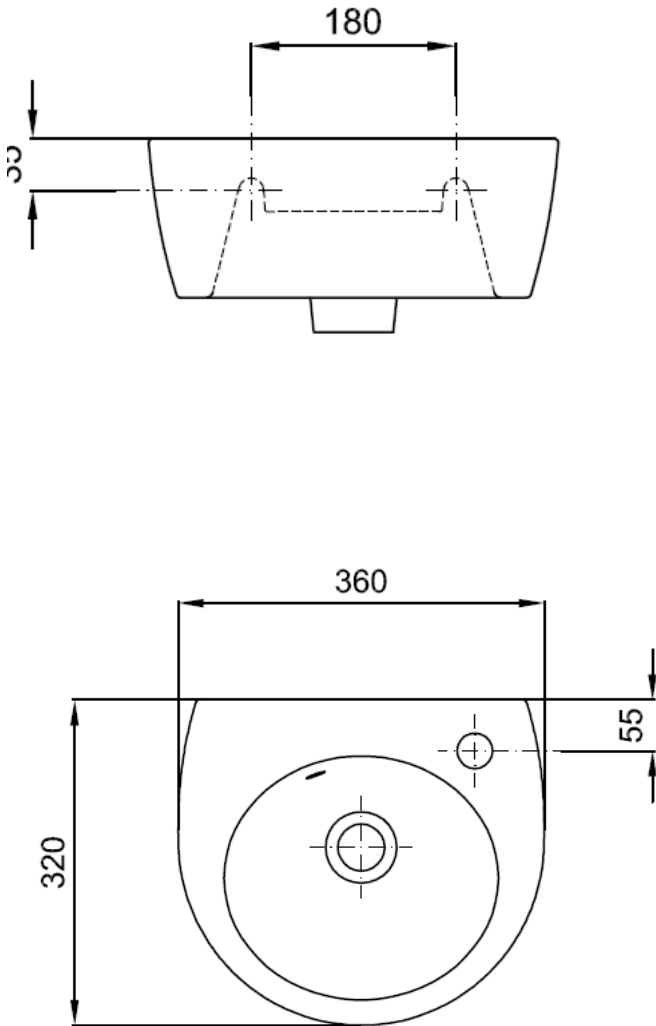

Measurements in millimetres mm

Information updated July 2017

Tel 0345 873 8840

crosswater<sup>™</sup>

TECHNICAL

KAI WALL HUNG HAND RINSE BASIN

White with overflow

Right hand tap hole only

KL000SCW

Weight 7.5Kgs

Sizes detailed could have a variation of about +/-5 % due to the changes to material characteristics during the firing processes.

Vitreous china