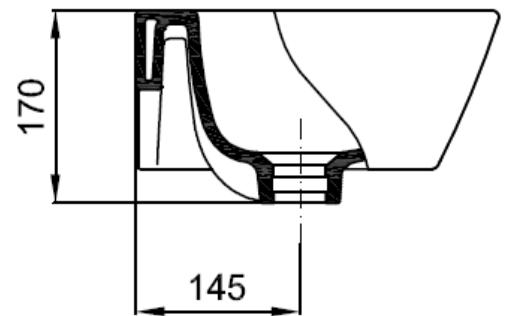

Measurements in millimetres mm

Information updated July 2017

Tel 0345 873 8840

crosswater<sup>™</sup>

TECHNICAL

KAI WALL HUNG HAND RINSE BASIN

White with overflow

Right hand tap hole only

KL000SCW

Weight 7.5Kgs

Sizes detailed could have a variation of about +/-5 % due to the changes to material characteristics during the firing processes.

Vitreous china